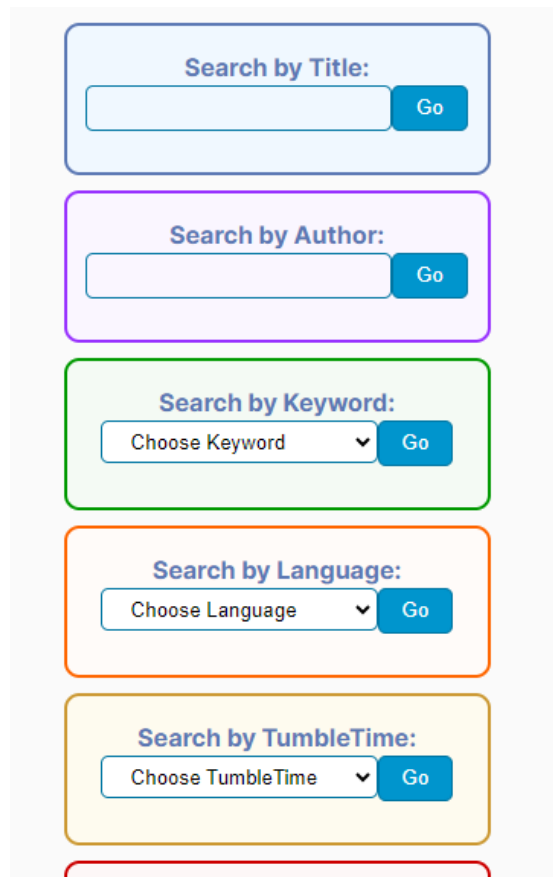

ACCESS

Go to the Salt Lake County Library's Homework Help databases at scolibrary.org/learn/homework-help. From the list of available databases, select TumbleBook Library. From there, you are able to access and search for books right away! You also have the option to change the language in the top right hand corner of the page.

thecountylibrary.org/homework

Complete list of The County Library's Homework Help databases

Salt Lake
County
Library

Brainfuse

Miss
Humblebee's

Worldbook

SEARCHING

Click on the box titled TumbleSearch in the top right hand corner.

From there, you will see a page where you can search for books by title, author, Lexile range, keywords, and many more options.

READING

When you find a book you want to read, click on it. You will have the option to read it online or save it to your favorites.

How to Be Human: A Bear's Guide

Once there was a bear who lived in a forest and did all the regular bear things. But as his home and the world around him change—fewer fish, fewer trees, and less quiet—he notices how tricky his life is becoming to maintain. The sensible thing to do is adapt, so the bear enlists the help of a little girl and asks her to teach him how to be human.